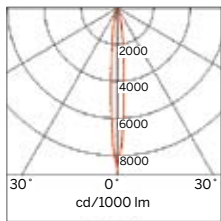

■ Picco Accessories

■ Reflectors

Spot reflector (SP)

article no.	beam angle
Z/QZ-SP	14°

Action flood (AFL)

article no.	beam angle
Z/QZ-AFL	24°

Medium flood reflector (MFL)

article no.	beam angle
Z/QZ-MFL	34°

Flood reflector (FL)

article no.	beam angle
Z/QZ-FL	70°

■ Filters/Shutters

Anti-dazzle grid, one sided

article no.
Z/QZ-BR

Anti-glare filter

article no.
Z/QZ-WR

Anti-dazzle flaps 4 sides