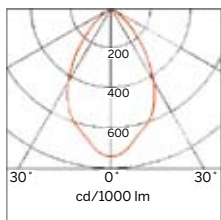

■ Picco Accessories

■ Reflectors

Spot reflector (SP)

article no.	beam angle
Z/QZ-SP	14°

Action flood (AFL)

article no.	beam angle
Z/QZ-AFL	24°

Medium flood reflector (MFL)

article no.	beam angle
Z/QZ-MFL	34°

Flood reflector (FL)

article no.	beam angle
Z/QZ-FL	70°

■ Filters/Shutters

Anti-dazzle grid, one sided

article no.
Z/QZ-BR

Anti-glare filter

article no.
Z/QZ-WR

Anti-dazzle flaps 4 sides