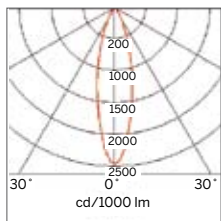

■ Picco Accessories

■ Reflectors

Spot reflector (SP)

article no.	beam angle
Z/QZ-SP	14°

Action flood (AFL)

article no.	beam angle
Z/QZ-AFL	24°

Medium flood reflector (MFL)

article no.	beam angle
Z/QZ-MFL	34°

Flood reflector (FL)

article no.	beam angle
Z/QZ-FL	70°

■ Filters/Shutters

Anti-dazzle grid, one sided

article no.
Z/QZ-BR

Anti-glare filter

article no.
Z/QZ-WR

Anti-dazzle flaps 4 sides