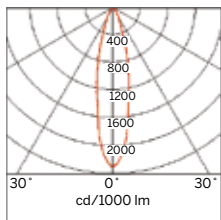

■ Picco Accessories

■ Reflectors

Spot reflector (SP)

article no.	beam angle
Z/QZ-SP	14°

Action flood (AFL)

article no.	beam angle
Z/QZ-AFL	24°

Medium flood reflector (MFL)

article no.	beam angle
Z/QZ-MFL	34°

Flood reflector (FL)

article no.	beam angle
Z/QZ-FL	70°

■ Filters/Shutters

Anti-dazzle grid, one sided

article no.
Z/QZ-BR

Anti-glare filter

article no.
Z/QZ-WR

Anti-dazzle flaps 4 sides