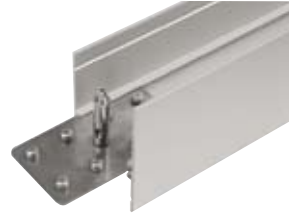

H-Profile Accessories - Connectors and End Plates

**Lengthwise connector for 2 H-profiles**

article no.
HP62-LV

**Lengthwise connector in combination**

length (mm)	article no.
1500	HP62-LV/SA 1500 00
3000	HP62-LV/SA 3000 00

**90° connector**

article no.
HP62-L90

**90° connector in combination with wire suspension fitting**

length (mm)	article no.
1500	HP62-L90/SA 1500 00
3000	HP62-L90/SA 3000 00

**Endplate**

article no.
HP62-E 00

**Endplate in combination with wire suspension fitting**

length (mm)	article no.
1500	HP62-E/SA 1500 00
3000	HP62-E/SA 3000 00

**Current supply unit**

colour	article no.
white	HP62-BA

**Wire suspension fitting for positioning**