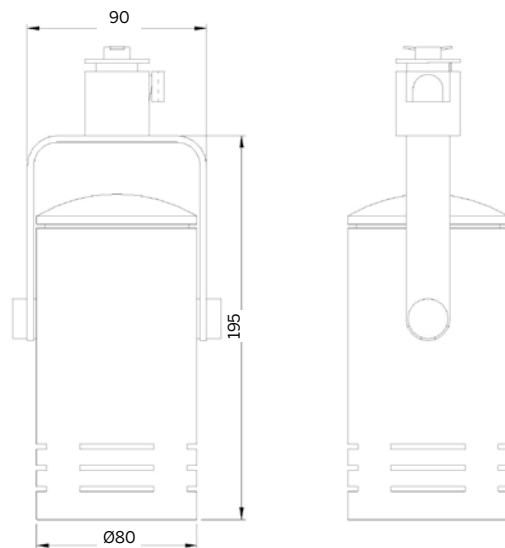

POWER RAIL LUMINAIRES

Low Voltage

lamp	article no.	voltage	degree°
20W - 50W	R86R	12V	30°

lamp	article no.	voltage	degree°
20W - 50W	R86RF	12V	9°

Other colours available on request