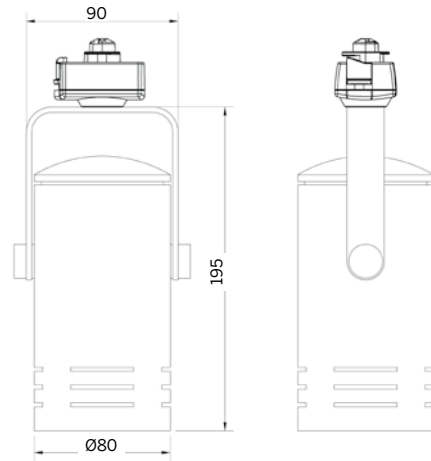

POWER RAIL LUMINAIRES

Low Voltage

lamp	article no.	voltage	degree°
20W - 50W	R86R	12V	30°

lamp	article no.	voltage	degree°
20W - 50W	R86RF	12V	9°

Other colours available on request