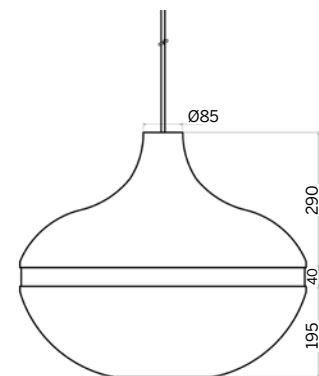

PENDANT LUMINAIRES

Low Voltage

- 3 x 1.50mm² cabtyre flex cable
- Sandblasted glass cover
- Luminaire from mild steel
- Rust preventor powder coating

lamp	article no.	voltage
10W	BD1420 Monastic Ring Chandelier	230V

lamp	article no.	voltage
Fluorescent 20W	PDR Triple Pendant	230V

Other colours available on request