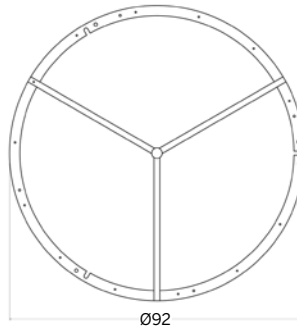

PENDANT LUMINAIRES

Low Voltage

- 3 x 1.50mm² cabtyre flex cable
- Sandblasted glass cover
- Luminaire from mild steel
- Rust preventor powder coating

lamp	article no.	voltage
10W	BD1420 Monastic Ring Chandelier	230V