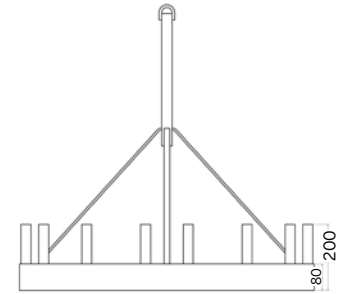

PENDANT LUMINAIRES

Low Voltage

- 3 x 1.50mm² cabtyre flex cable
- Sandblasted glass cover
- Luminaire from mild steel
- Rust preventor powder coating

lamp	article no.	voltage
10W	BD1420 Monastic Ring Chandelier	230V