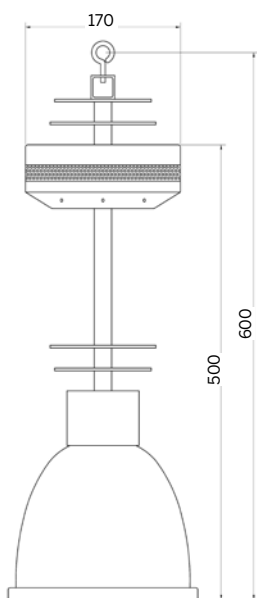

- Metal Halide
- Acrylic dome
- Aluminium reflector
- 2mm steel cable, 3 x 0.75mm² cabtyre flex cable suspension

lamp	article no.	voltage	beam angle
70W	Nebula 7004 Highbay	230V	86°
150W			86°

Other colours available on request