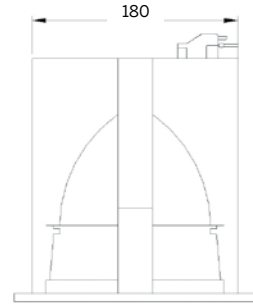

DOWN LIGHTS

Metal Halide

lamp	article no.	voltage	beam angle
70W	RD93SE	230V	76°
150W			76°

lamp	article no.	voltage	beam angle
70W	Proton	230V	76°
150W			76°

Other colours available on request