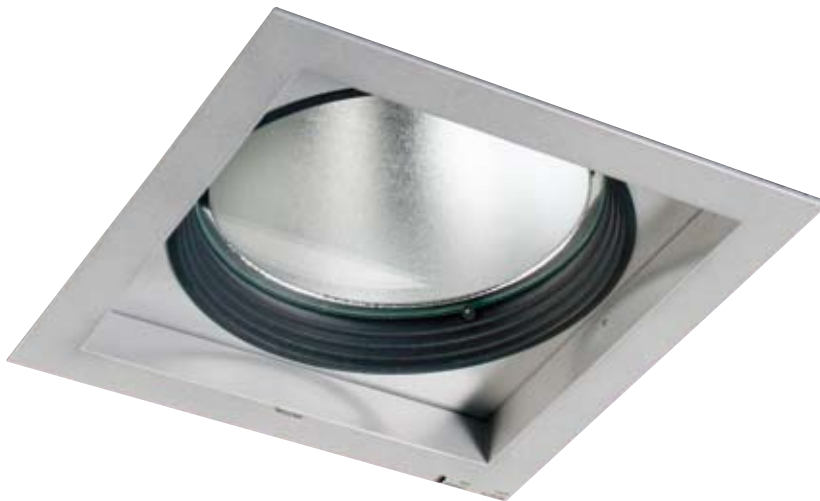

DOWN LIGHTS

Metal Halide

lamp	article no.	voltage	beam angle
70W	RD93SE	230V	76°
150W			76°

lamp	article no.	voltage	beam angle
70W	Proton	230V	76°
150W			76°

Other colours available on request