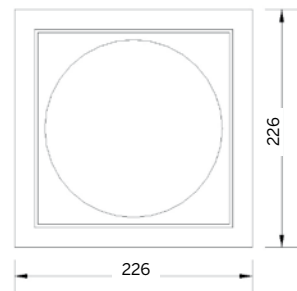

DOWN LIGHTS

Metal Halide

lamp	article no.	voltage	beam angle
70W	RD93SE	230V	76°
150W			76°

lamp	article no.	voltage	beam angle
70W	Proton	230V	76°
150W			76°

Other colours available on request