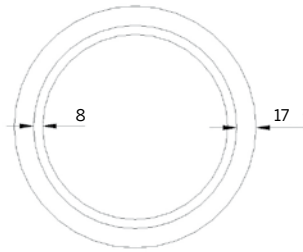

DOWN LIGHTS

Metal Halide

lamp	article no.	voltage	beam angle
70W	RD93SE	230V	76°
150W			76°

lamp	article no.	voltage	beam angle
70W	Proton	230V	76°
150W			76°

Other colours available on request