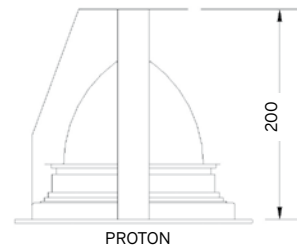

DOWN LIGHTS

Metal Halide

lamp	article no.	voltage	beam angle
70W	RD93SE	230V	76°
150W			76°

lamp	article no.	voltage	beam angle
70W	Proton	230V	76°
150W			76°

Other colours available on request