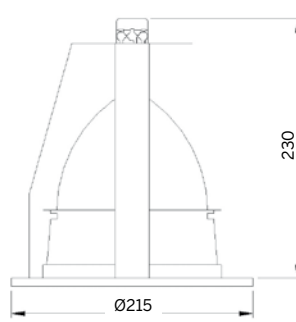

DOWN LIGHTS

Metal Halide

lamp	article no.	voltage	beam angle
70W	RD93SE	230V	76°
150W			76°

lamp	article no.	voltage	beam angle
70W	Proton	230V	76°
150W			76°

Other colours available on request