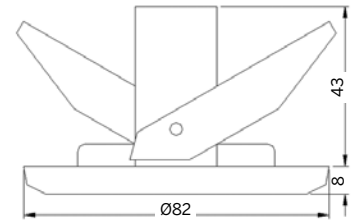

## Low Voltage

lamp	article no.	voltage	degree°
20W - 50W	RD1000F20	12V	22°