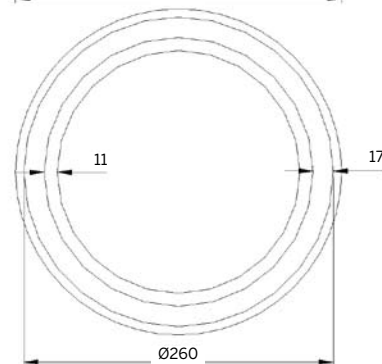

## Compact Fluorescent Lamp

lamp	article no.	voltage	beam angle
2 x 26W	RDF226	230V	100°

Other colours available on request