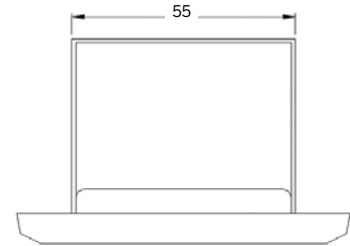

## Compact Fluorescent Lamp

lamp	article no.	voltage	beam angle
2 x 26W	RDF226	230V	100°

Other colours available on request