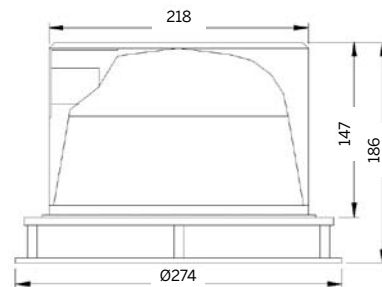

## Compact Fluorescent Lamp

lamp	article no.	voltage	beam angle
2 x 26W	RDF226	230V	100°

Other colours available on request