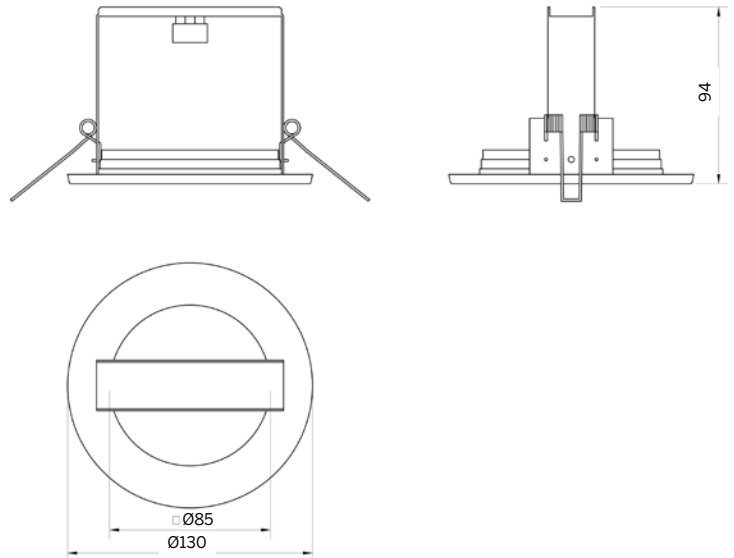

Low Voltage

	lamp	article no.	voltage	beam angle
	20W - 90W	MEG070 Gold Flood	12V	30°
	20W - 90W	MEG070 Gold Spot	12V	24°

	lamp	article no.	voltage	degree°
	20W - 50W	RD1000D	12V	To lamp manufacturers specifications