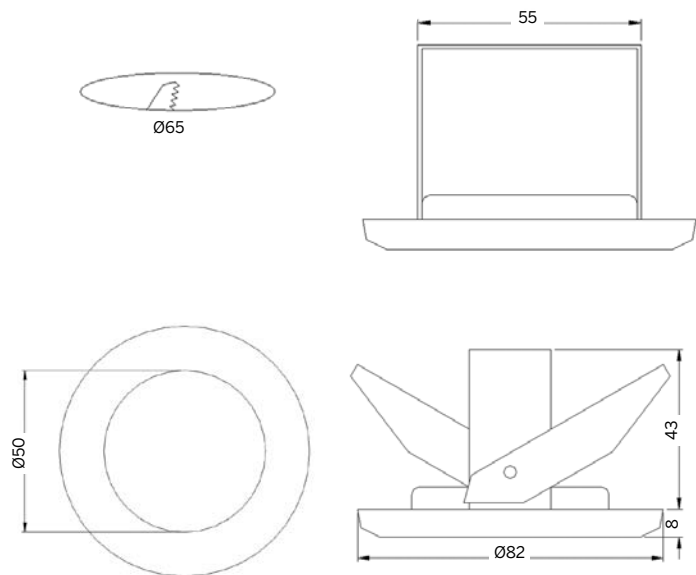

Low Voltage

	lamp	article no.	voltage	beam angle
	20W - 90W	MEG070 Gold Flood	12V	30°
	20W - 90W	MEG070 Gold Spot	12V	24°

	lamp	article no.	voltage	degree°
	20W - 50W	RD1000D	12V	To lamp manufacturers specifications