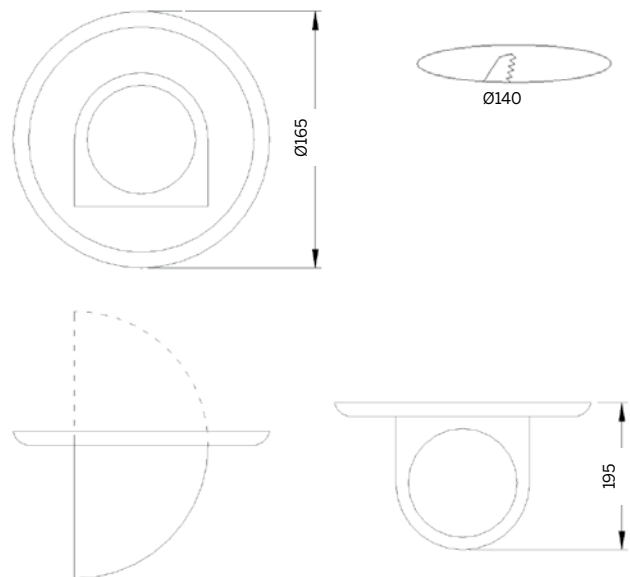

DOWN LIGHTS

Low Voltage

lamp	article no.	voltage	degree°
20W - 50W	RD3000	12V	Lamp to manufacturers specifications

lamp	article no.	voltage	degree°
20W - 50W	RD95RF	12V	10°

Other colours available on request