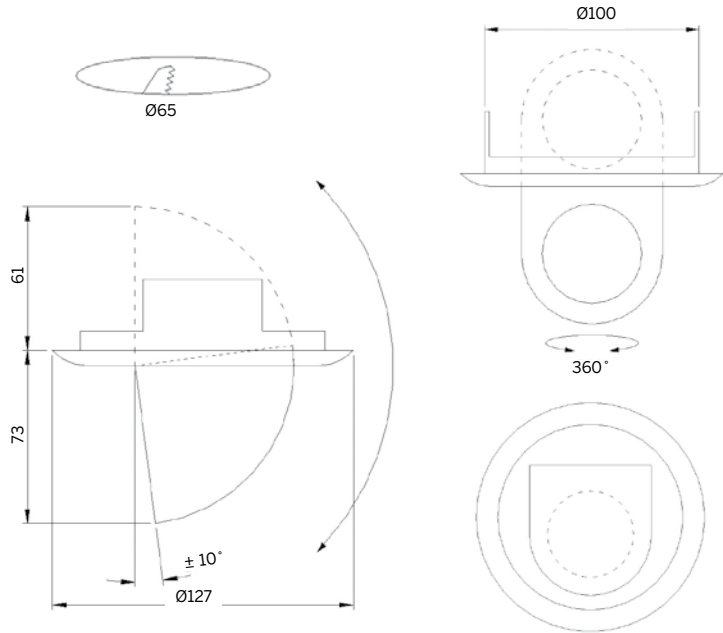

DOWN LIGHTS

Low Voltage

lamp	article no.	voltage	degree°
20W - 50W	RD3000	12V	Lamp to manufacturers specifications

lamp	article no.	voltage	degree°
20W - 50W	RD95RF	12V	10°

Other colours available on request