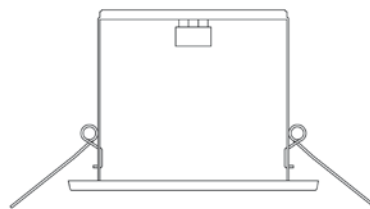

Low Voltage

lamp	article no.	voltage	degree°
20W - 50W	RD86 R	12V	30°

lamp	article no.	voltage	beam angle
20W - 90W	RD100F	12V	26°

Other colours available on request