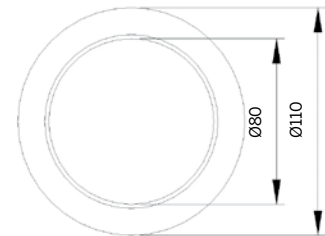

Low Voltage

lamp	article no.	voltage	degree°
20W - 50W	RD86 R	12V	30°

lamp	article no.	voltage	beam angle
20W - 90W	RD100F	12V	26°

Other colours available on request