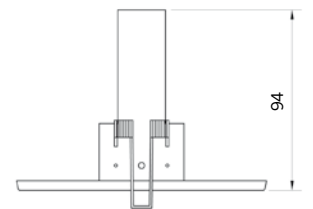

Low Voltage

lamp	article no.	voltage	degree°
20W - 50W	RD86 R	12V	30°

lamp	article no.	voltage	beam angle
20W - 90W	RD100F	12V	26°

Other colours available on request