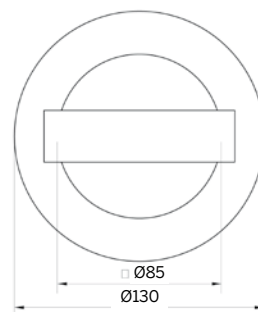

Low Voltage

lamp	article no.	voltage	degree°
20W - 50W	RD86 R	12V	30°

lamp	article no.	voltage	beam angle
20W - 90W	RD100F	12V	26°

Other colours available on request