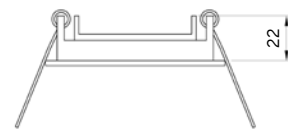

DOWN LIGHTS

- Low Voltage
- Optimal shelf lighting through adjustable light head
- Light technology from spot to flood
- Lighting for room corners

lamp	article no.	voltage	degree°
20W - 50W	Multi Quadro 16	12V	Lamp to manufacturers specifications