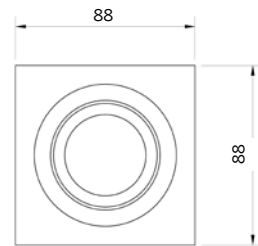

DOWN LIGHTS

- Low Voltage
- Optimal shelf lighting through adjustable light head
- Light technology from spot to flood
- Lighting for room corners

lamp	article no.	voltage	degree°
20W - 50W	Multi Quadro 16	12V	Lamp to manufacturers specifications