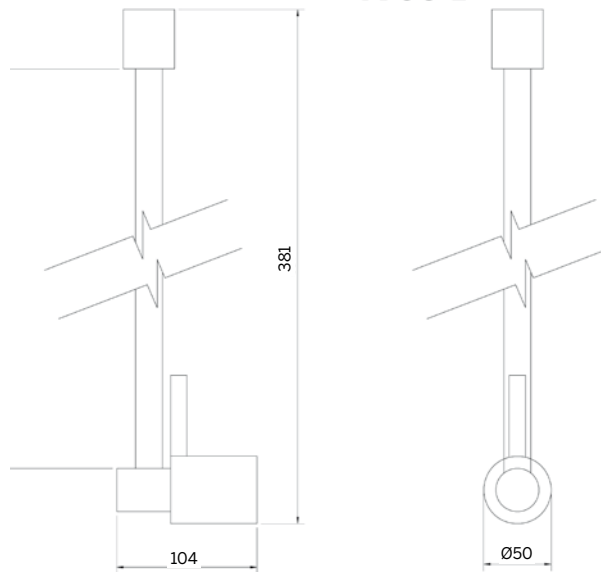

Low Voltage

lamp	article no.	voltage	degree°
20W - 50W	R93D	12V	To lamp manufacturers specifications

lamp	article no.	voltage	degree°
20W - 50W	R93DB	12V	To lamp manufacturers specifications

Other colours available on request