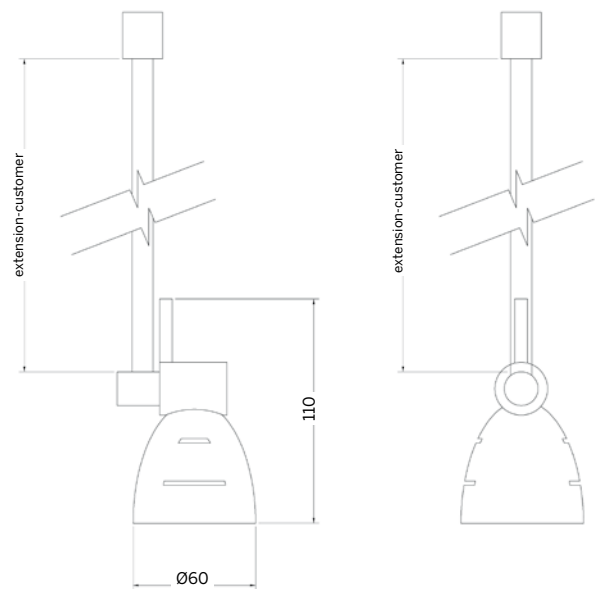

Low Voltage

lamp	article no.	voltage	degree°
20W - 50W	R93D	12V	To lamp manufacturers specifications

lamp	article no.	voltage	degree°
20W - 50W	R93DB	12V	To lamp manufacturers specifications

Other colours available on request