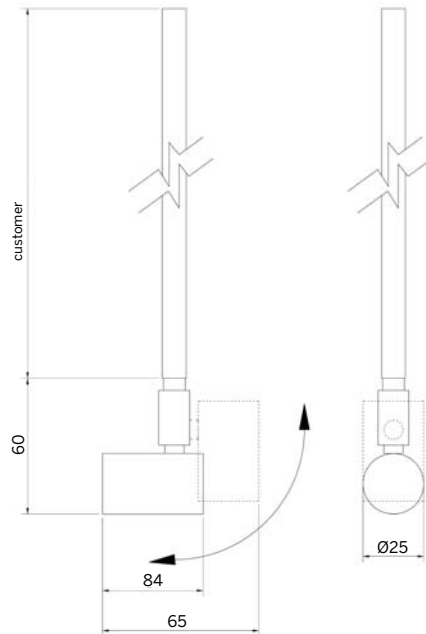

SURFACE MOUNTED

Low Voltage

lamp	article no.	voltage	degree°
20W - 50W	R86MD	12V	To lamp manufacturers specifications

lamp	article no.	voltage	degree°
20W - 50W	Micro Mini	12V	To lamp manufacturers specifications