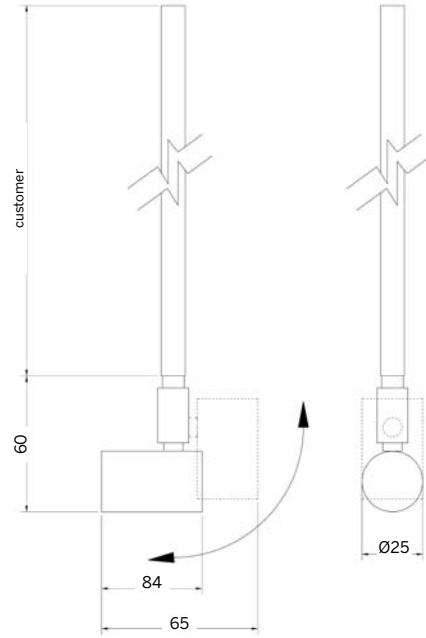

SURFACE MOUNTED

Low Voltage

lamp	article no.	voltage	degree°
20W - 50W	R86MD	12V	To lamp manufacturers specifications

lamp	article no.	voltage	degree°
20W - 50W	Micro Mini	12V	To lamp manufacturers specifications