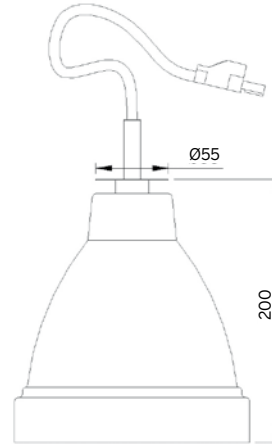

Metal Halide

lamp	article no.	voltage	beam angle
35W	Nebula PXS	230V	76°
70W			76°
150W			76°

lamp	article no.	voltage	beam angle
35W	Nebula JA-REM	230V	76°
70W			76°
150W			76°

Other colours available on request