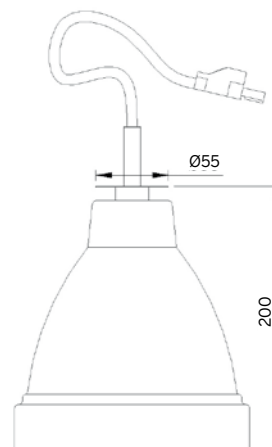

Metal Halide

lamp	article no.	voltage	beam angle
35W	Nebula PXS	230V	76°
70W			76°
150W			76°

lamp	article no.	voltage	beam angle
35W	Nebula JA-REM	230V	76°
70W			76°
150W			76°

Other colours available on request