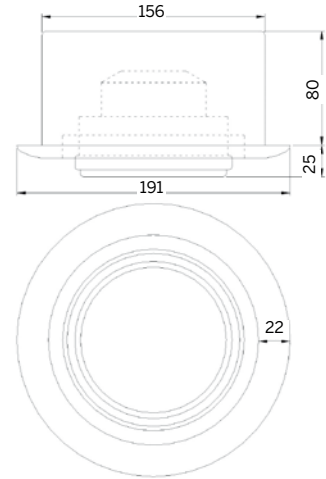

lamp	article no.	voltage	degree °
75W, 90W	Plato N 12V	12V	to lamp manufacturers specifications

lamp	article no.	voltage	degree °
50W	DSM Filter	12V	to lamp manufacturers specifications

Other colours available on request