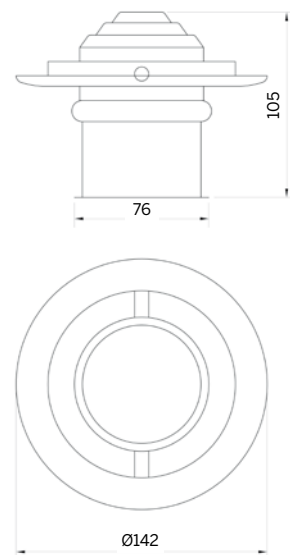

lamp	article no.	voltage	degree °
75W, 90W	Plato N 12V	12V	to lamp manufacturers specifications

lamp	article no.	voltage	degree °
50W	DSM Filter	12V	to lamp manufacturers specifications

Other colours available on request